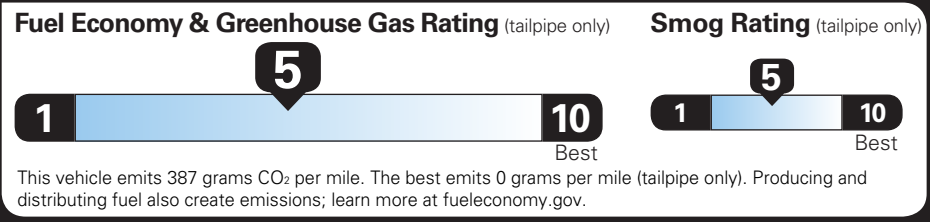

TOTAL VEHICLE PRICE* \$49,290.00

EPA DOT Fuel Economy and Environment

Gasoline Vehicle

ENCLAVE FWD

Fuel Economy

23 MPG combined city/hwy

20 city

27 highway

4.3 gallons per 100 miles

You spend \$2,000 more in fuel costs over 5 years compared to the average new vehicle.

Standard SUVs range from 11 to 100 MPG. The best vehicle rates 140 MPGe.

Annual fuel cost \$2,300